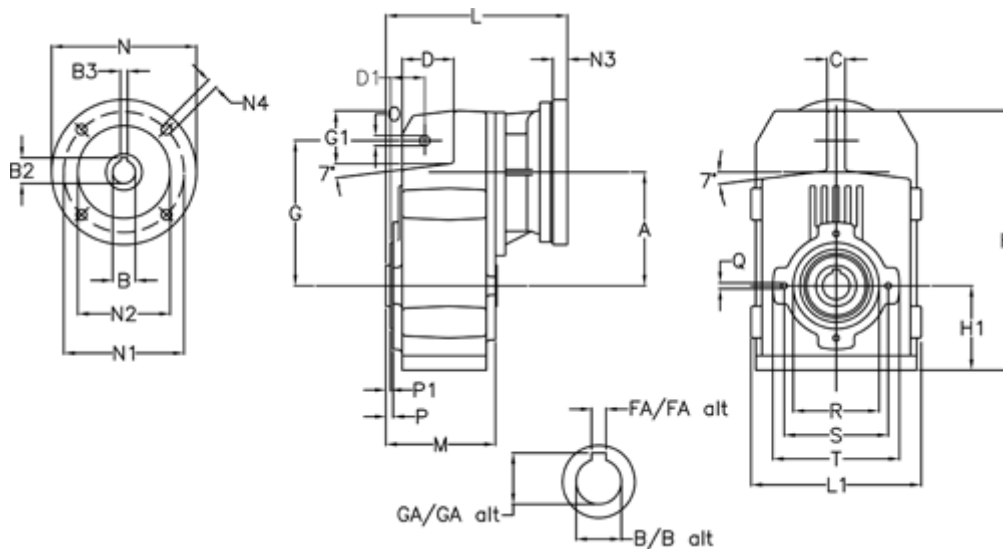

Article number: 29560200943240
 Description: Shaft mounted gear
 A252H35-9,4-P100B5

Measures

A = 128.75	FA = 10	M = 135.5	Q = M10x14
B = 35	G = 162	N = 250	R = 110
B1 = 28	G1 = 58.0	N1 = 215	S = 130
B2 = 31.3	GA = 38.3	N2 = 180	T = 150
B3 = 8	H = 290.5	N4 = M12x16	
C = 20	H1 = 93.5	O = 13	
D = 57.0	L = 242.5	P = 6.0	
D1 = 43.5	L1 = 188	P1 = 3.5	